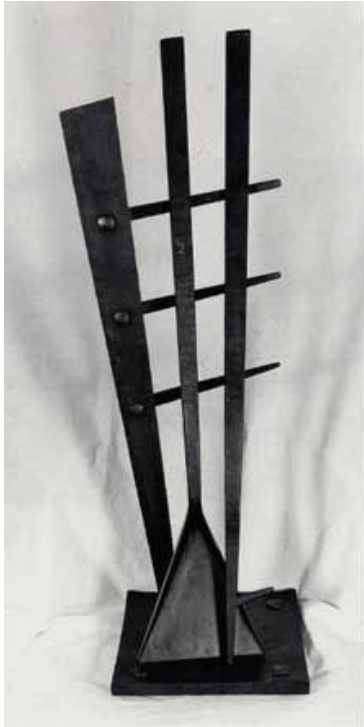

BRIAN HUGHES

artist | blacksmith
brian@artsmithing.com
928 . 717 . 8247

FIREPLACE ACCOUTREMENT . TOOLS

authentic wrought iron work since 1975
custom, site-specific designs in wrought iron for distinctive settings
© 2010 Brian Hughes